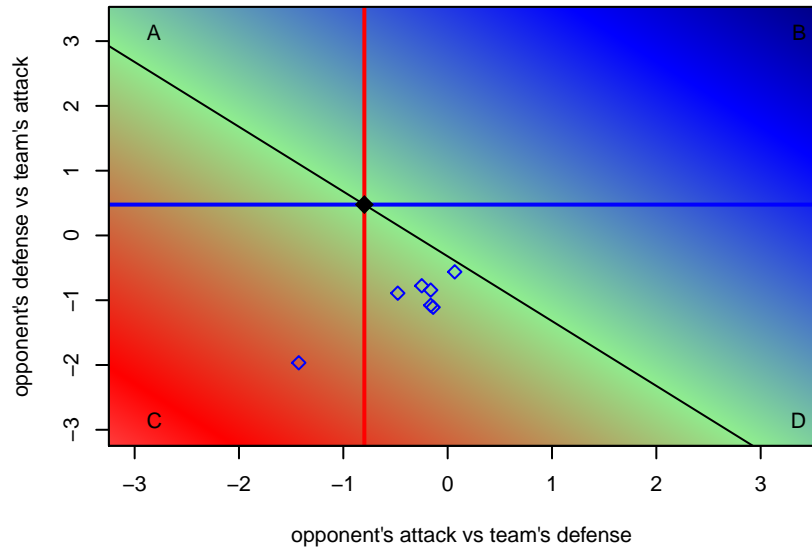

Nortac Red Devils B01

North Tacoma SC
Tacoma, WA
B01 total strength=754
attack=1.61 defense=0.45
spr league = Spr PSPL Copa U13

alt names used:
Nortac Red Devils
NORTAC Red Devils

Venues played:
2014 Spr PSPL Copa U13

**attack and defense variance (black dot)
relative to other teams
and top 10 in region**

**attack and defense rating
relative to others at age
and all opponents in last 13 months**

**attack and defense rating
relative to others at age
and all opponents in last 13 months**

Performance relative to 13 month average

Performance relative to 13 month average

Distribution of opponents
 Red = Lose zone, Blue = Win zone, Green = Even
 Black line separates win/lose zones

lot. A=Neither has attack advantage, B=Opponent has both attack and defense advantage, C=Opponent has both attack and defense disadvantage, D=Both have